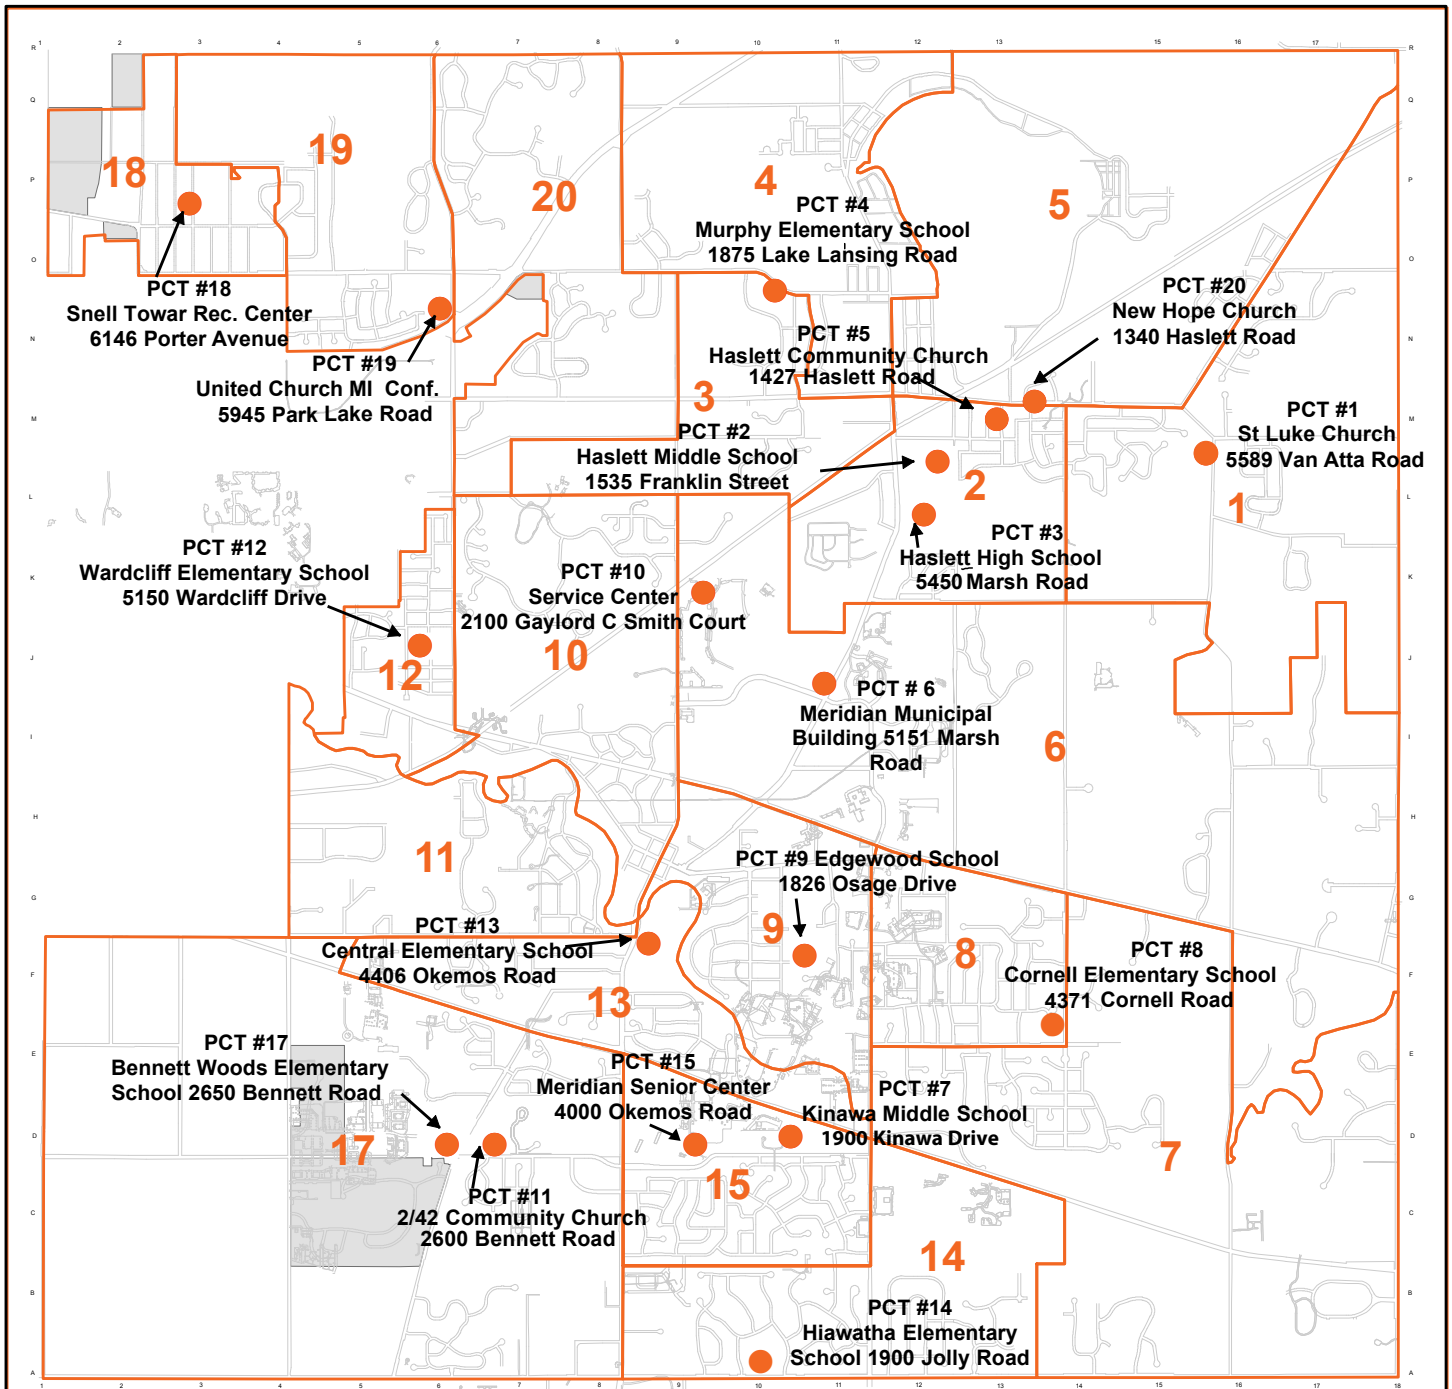

Meridian Township Precinct Voting Locations

1 ST LUKE LUTHERAN CHURCH
5589 Van Atta Road

2 HASLETT MIDDLE SCHOOL
1535 Franklin Street

3 HASLETT HIGH SCHOOL
5450 Marsh Road

4 MURPHY ELEMENTARY SCHOOL
1875 Lake Lansing Road

5 HASLETT COMMUNITY CHURCH
1427 Haslett Road

6 MERIDIAN MUNICIPAL BUILDING
5151 Marsh Road

7 KINAWA MIDDLE SCHOOL
1900 Kinawa Drive

8 CORNELL ELEMENTARY SCHOOL
4371 Cornell Road

9 EDGEWOOD SCHOOL
1826 Osage Drive

10 MERIDIAN TWP SERVICE CENTER
2100 Gaylord C. Smith Ct.

11 2/42 COMMUNITY CHURCH
2600 Bennett Rd.

12 WARDCLIFF SCHOOL
5150 Wardcliff Drive

13 CENTRAL ELEMENTARY SCHOOL
4406 Okemos Road

14 HIAWATHA ELEMENTARY SCHOOL
1900 Jolly Road

20 NEW HOPE CHURCH
1340 Haslett Rd.